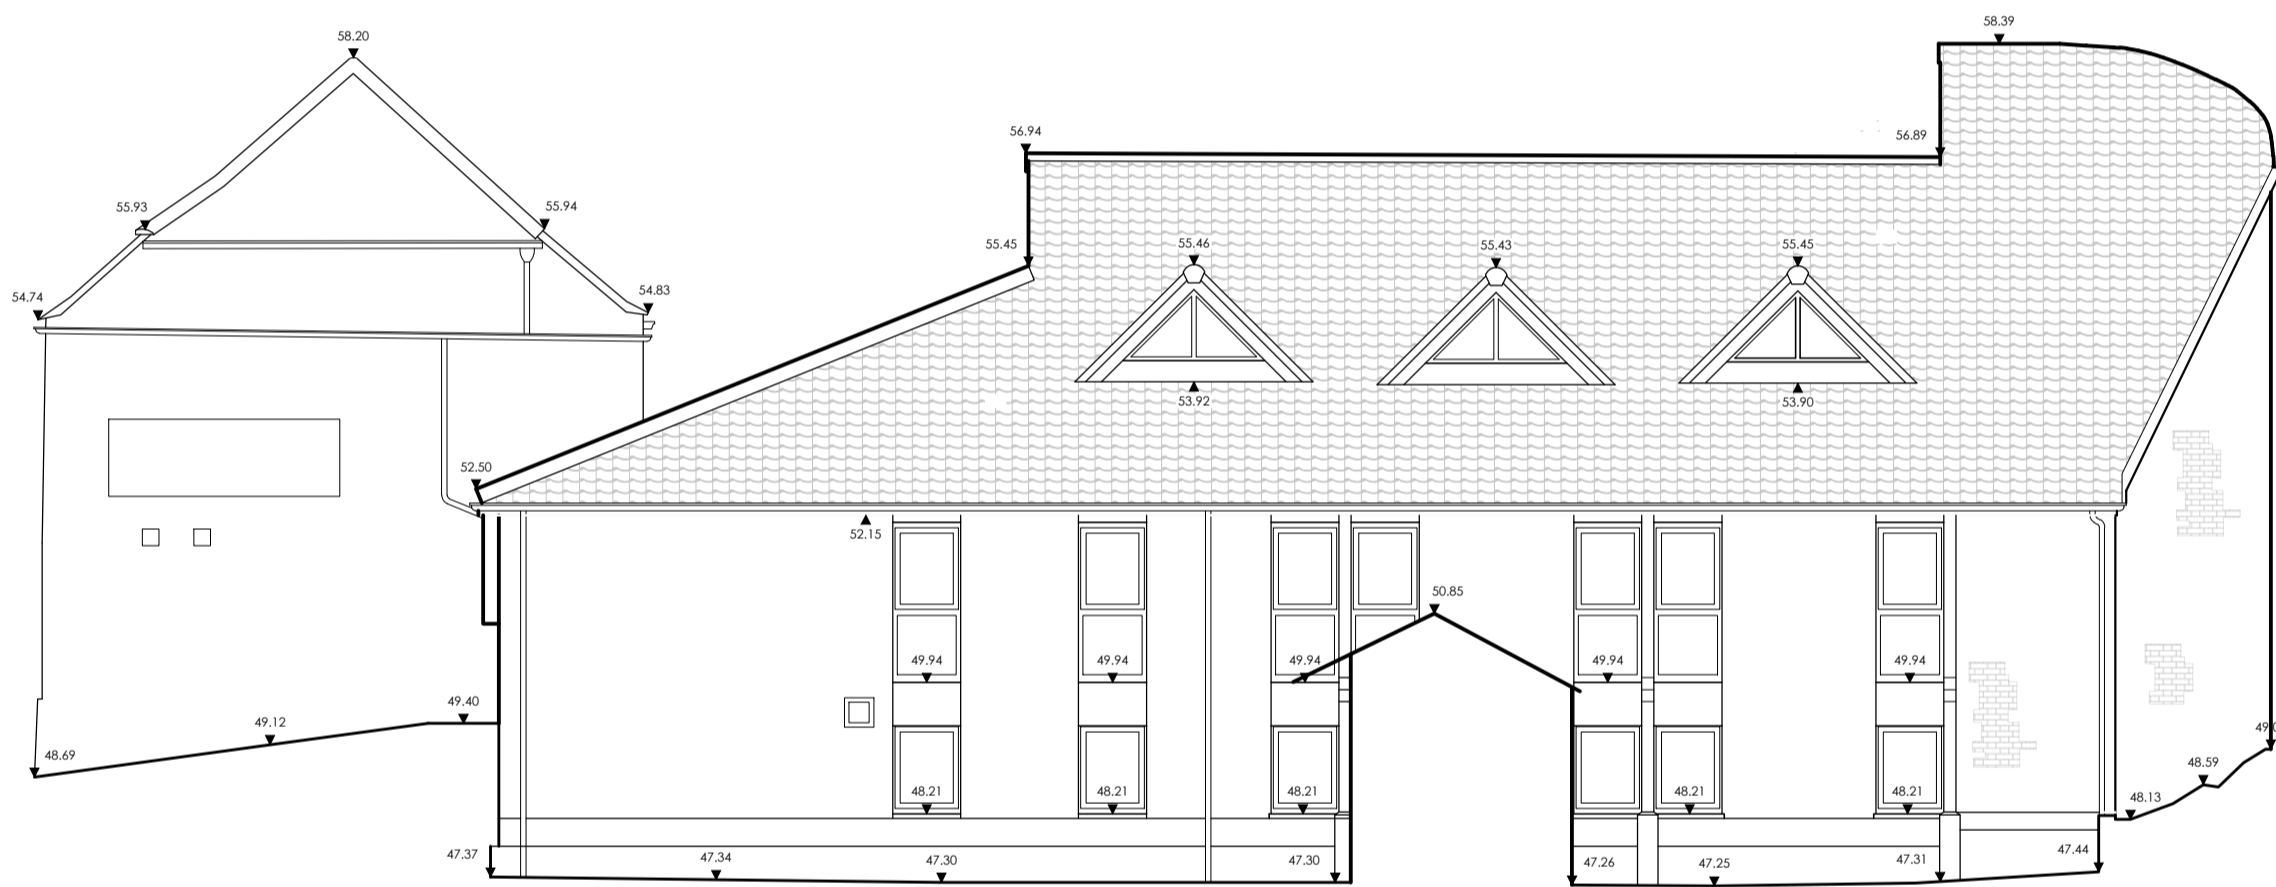

Existing
West Elevation 1:100

Existing
South Elevation 1:100

Existing
East Elevation 1:100

Existing
North Elevation 1:100

Existing
South Elevation Street View 1:100

Revision	Date	Initials	Notes
A	09/01/23	GC	Addition of Street View

THORNBURY
Baptist Church

Existing
Elevations

SURVEY

benjamin + beauchamp
architecture design conservation
the borough studios, the borough,
wedmore, somerset BS28 4EB
T 01934 713313 F 01934 713314

Drawn by: MM Date: 09/03/23 Scale: 1:100 at A1
Drawing No: 0935.S.006