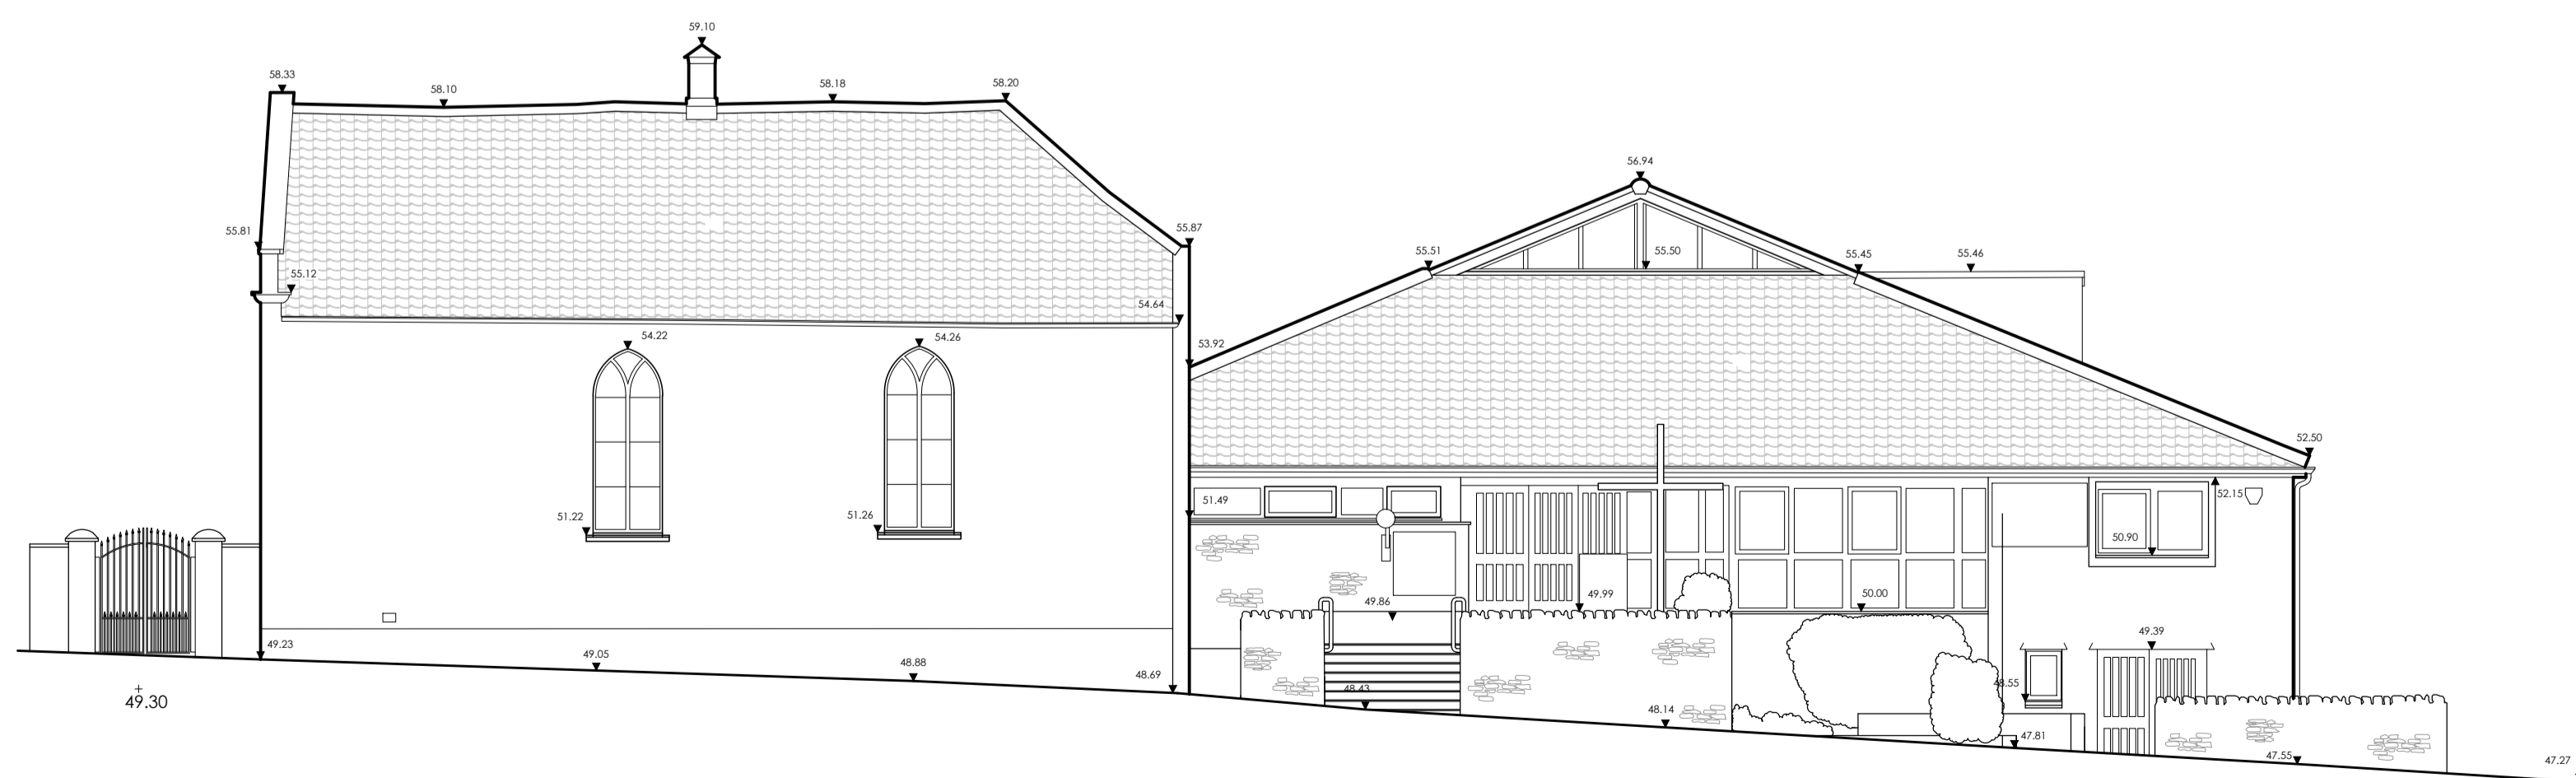

Existing
West Elevation 1:100

Existing
South Elevation 1:100

Existing
East Elevation 1:100

Existing
North Elevation 1:100

Existing
South Elevation Street View 1:100

Revision	Date	Initials	Notes
A	09/01/23	GC	Addition of Street View

THORNBURY
Baptist Church

Existing
Elevations

SURVEY

benjamin + beauchamp
architecture design conservation
the borough studios, the borough,
wedmore, somerset BS28 4EB
T 01934 713313 F 01934 713314

Drawn by: MM Date: 09/03/23 Scale: 1:100 at A1
Drawing No: 0935.S.006