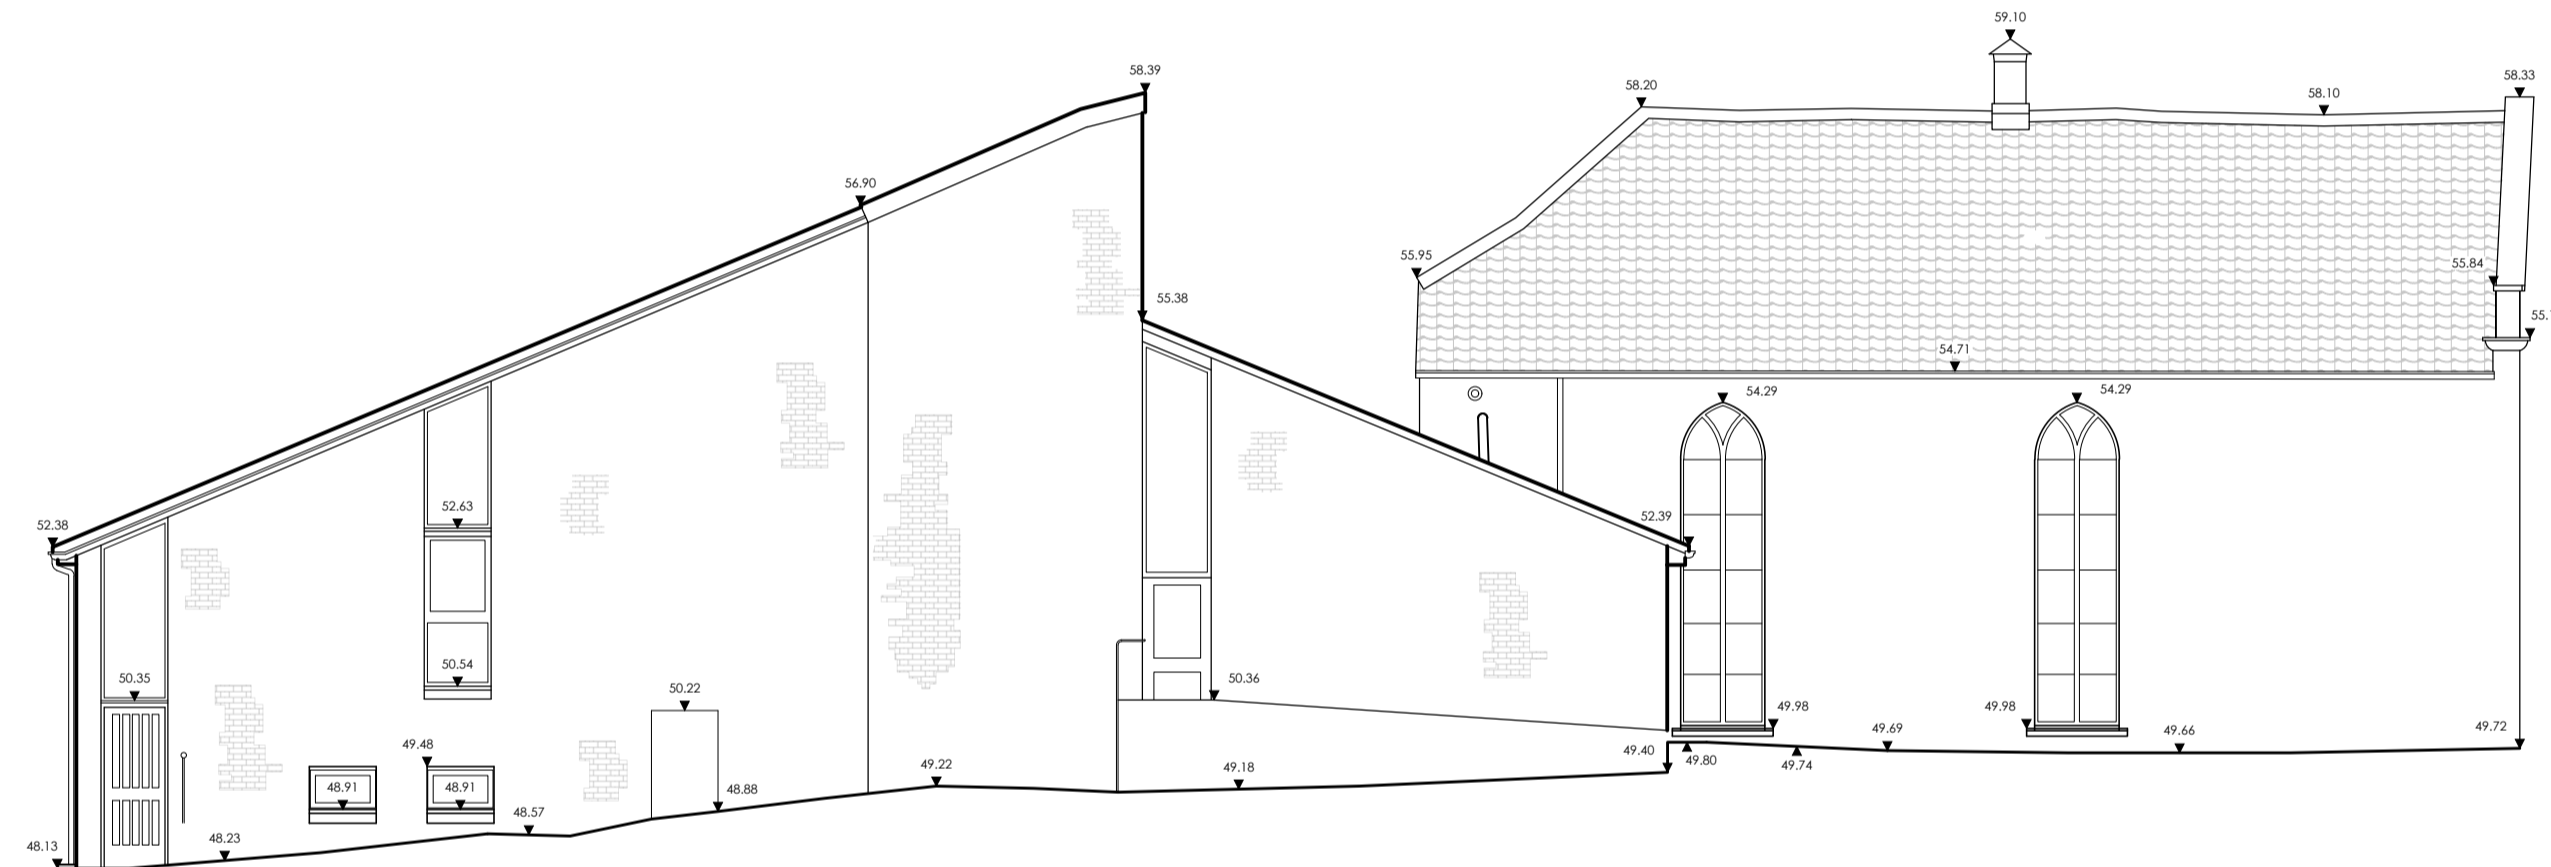

Existing
West Elevation 1:100

Existing
South Elevation 1:100

Existing
East Elevation 1:100

Existing
North Elevation 1:100

Existing
South Elevation Street View 1:100

Revision	Date	Initials	Notes
A	09/01/23	GC	Addition of Street View

THORNBURY
Baptist Church

Existing
Elevations

SURVEY

benjamin + beauchamp
architecture design conservation
the borough studios, the borough,
wedmore, somerset BS28 4EB
T 01934 713313 F 01934 713314

Drawn by: MM Date: 09/03/23 Scale: 1:100 at A1
Drawing No: 0935.S.006