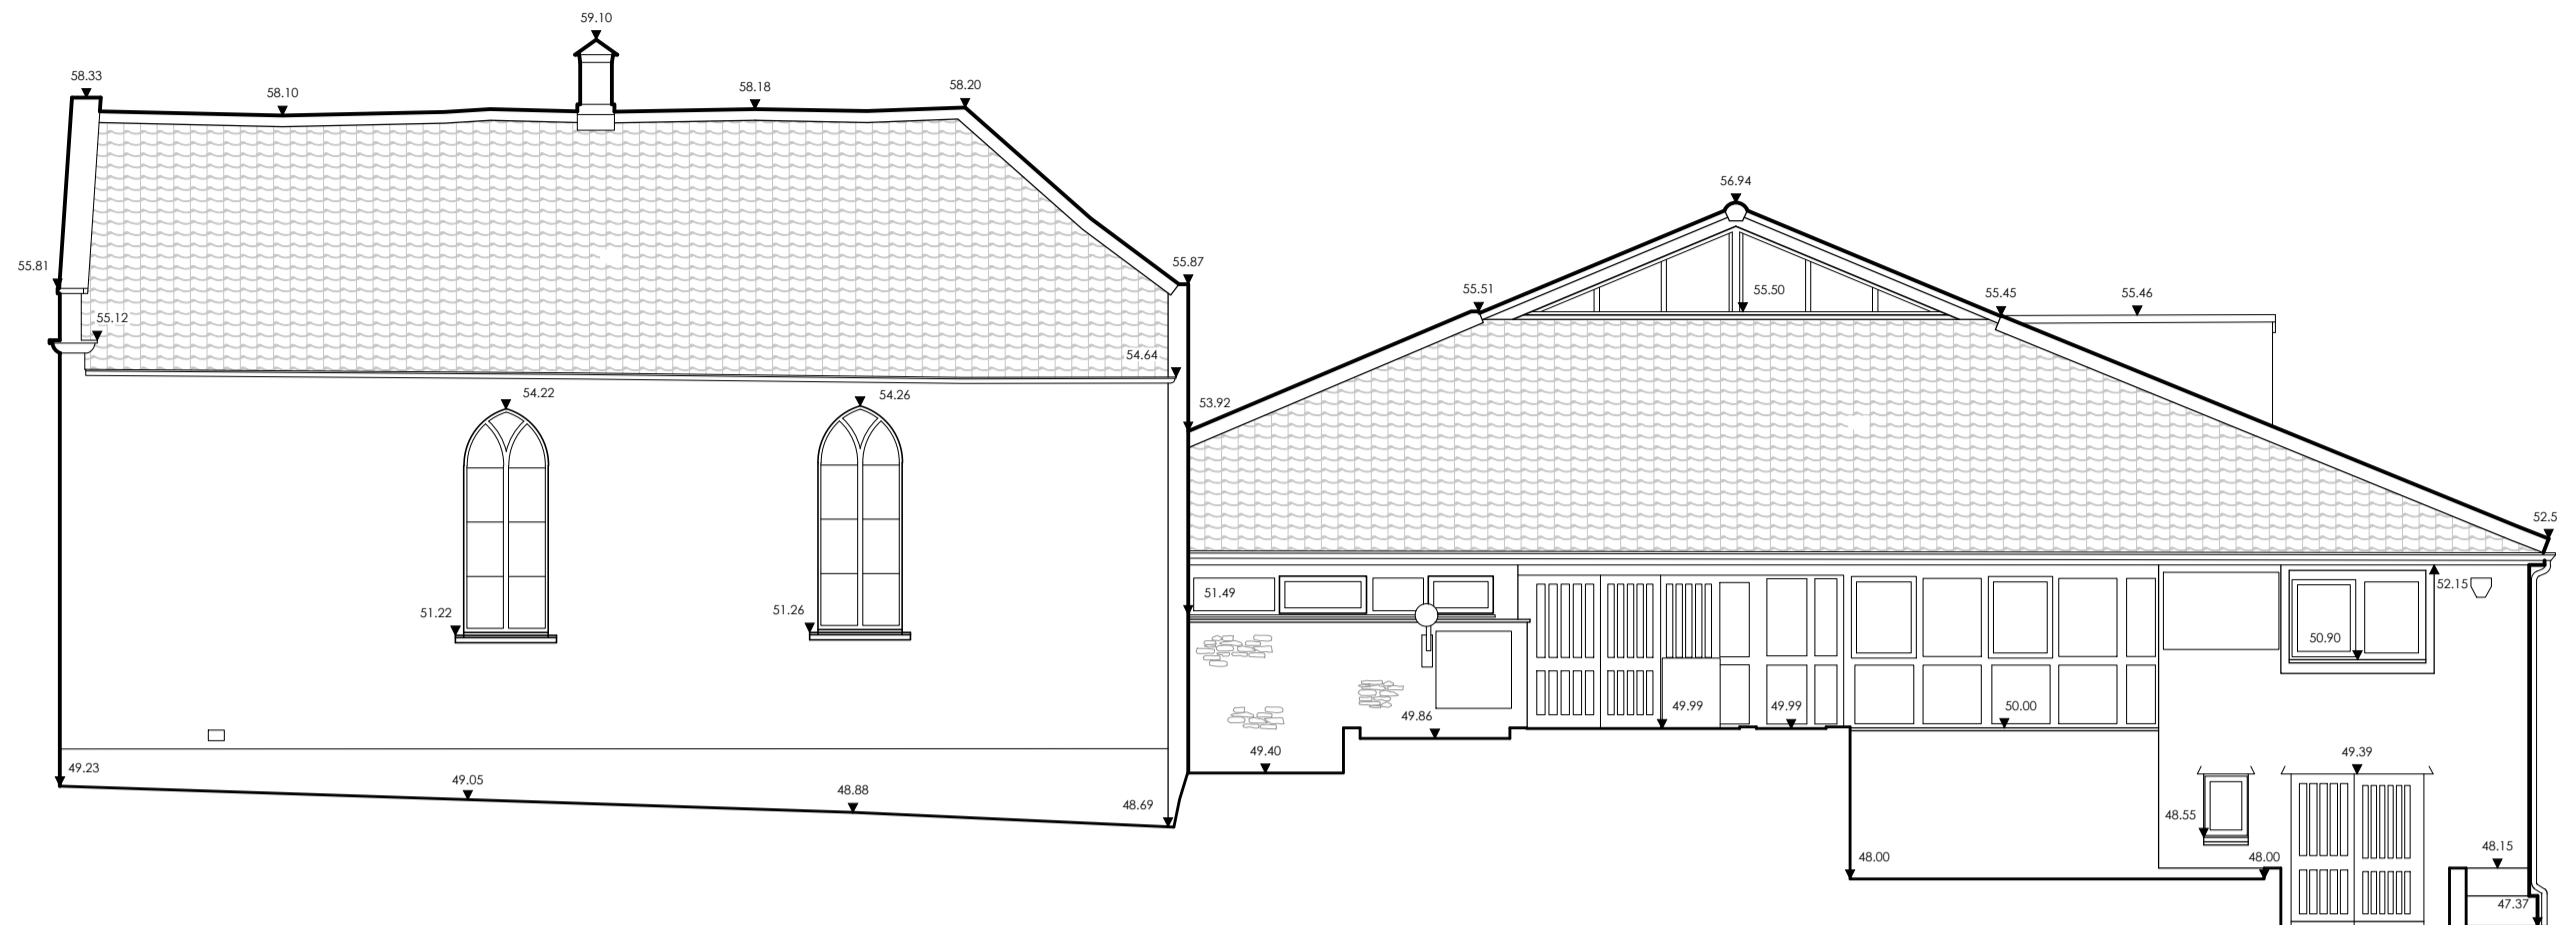

Existing
West Elevation 1:100

Existing
South Elevation 1:100

Existing
East Elevation 1:100

Existing
North Elevation 1:100

Existing
South Elevation Street View 1:100

Revision	Date	Initials	Notes
A	09/01/23	GC	Addition of Street View

THORNBURY
Baptist Church

Existing
Elevations

SURVEY

benjamin + beauchamp
architecture design conservation
the borough studios, the borough,
wedmore, somerset BS28 4EB
T 01934 713313 F 01934 713314

Drawn by: MM Date: 09/03/23 Scale: 1:100 at A1
Drawing No: 0935.S.006